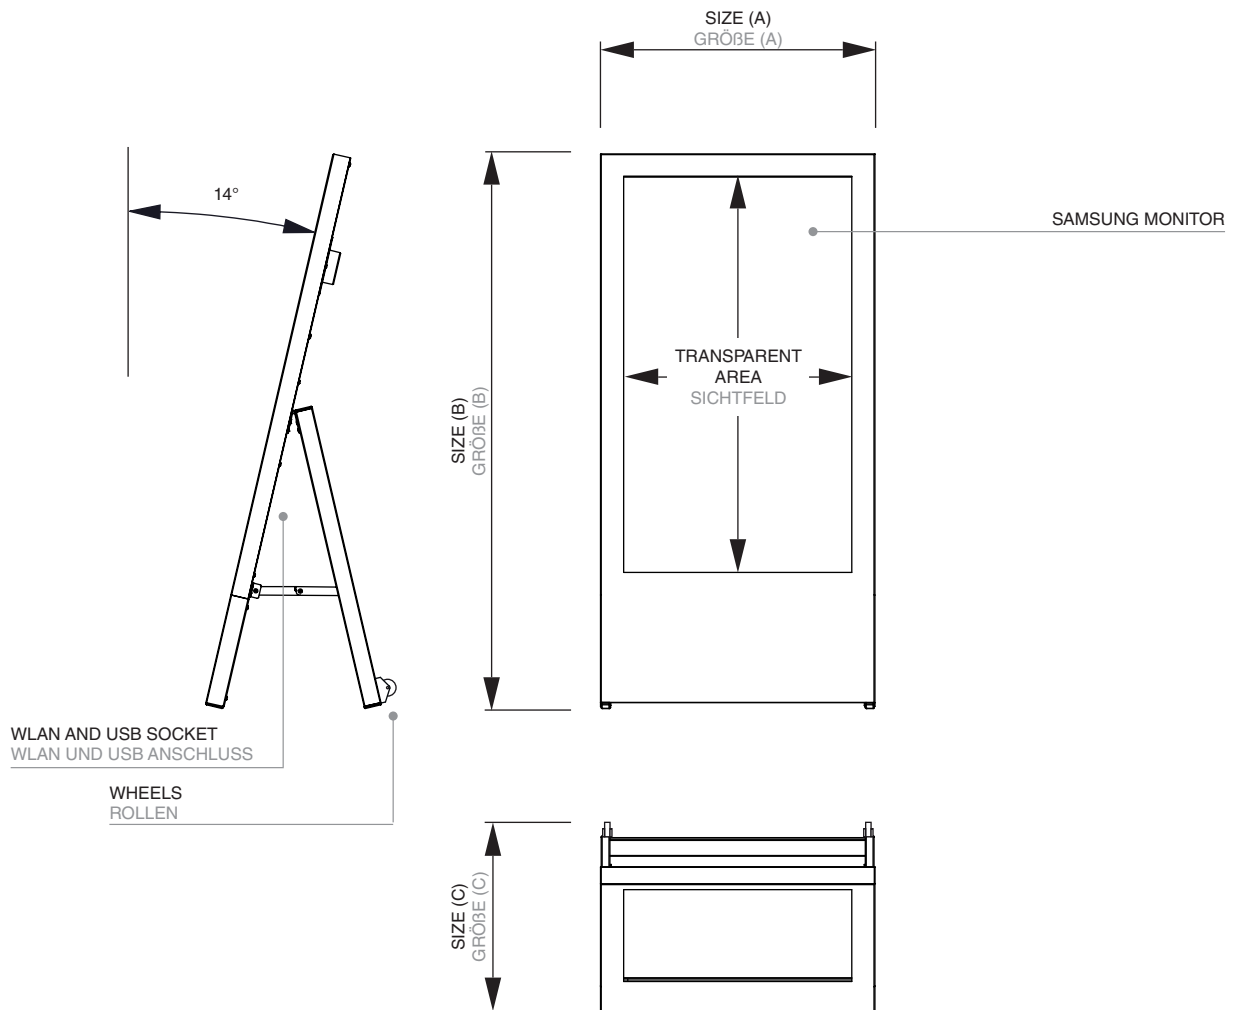

DIGITAL A-BOARD ECONOMY

Digital Displays | Digital Displays